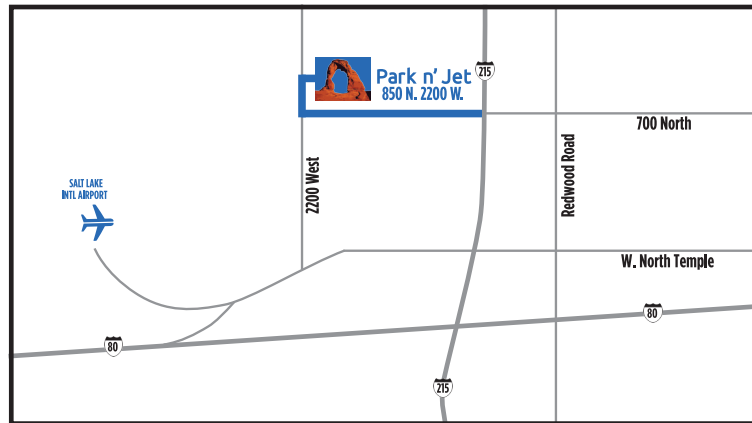

MORRIS MURDOCK

Mountain Lot

2200 W. NORTH TEMPLE • SLC, UT 84116
(801) 596-7275

Arch Lot

850 N. 2200 W. • SLC, UT 84116
(801) 596-7275

For turn-by-turn navigation go to www.parknjet.com/directions