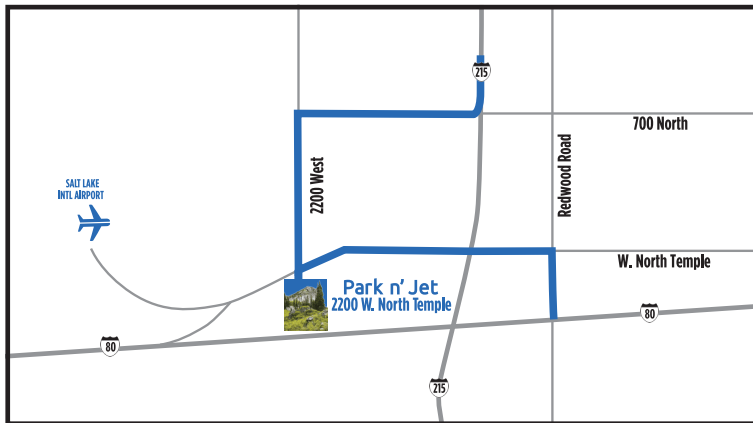

MORRIS MURDOCK

Mountain Lot

2200 W. NORTH TEMPLE • SLC, UT 84116
(801) 596-7275

Arch Lot

850 N. 2200 W. • SLC, UT 84116
(801) 596-7275

For turn-by-turn navigation go to www.parknjet.com/directions